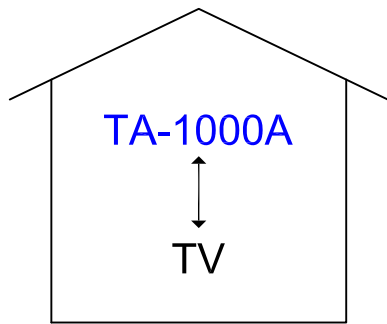

Indoor Drop Amplifier Multi-Family Dwelling Building Installation 室內終端放大器 大樓安裝示意圖

1. 雙向 Two Way
2. 1 in 1 out
3. 返回直通 Reverse Pass

1. 雙向 Two Way
2. 1 in 2out
3. 返回直通 Reverse Pass

1. 雙向 Two Way
2. 1 in 2out
3. 返回放大 Reverse Amplifier

MIA-860S

DC

SP

- 單向 One Way
- 1 in 1 out
- 30dB
- 可接5~20台TV
- Cascade to 5-20 TV

CATV
訊號 in