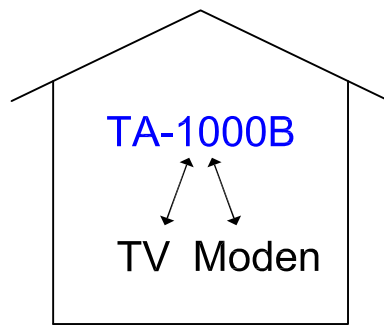

Indoor Drop Amplifier Multi-Family Dwelling Building Installation 室內終端放大器 大樓安裝示意圖

1. 雙向 Two Way
2. 1 in 1 out
3. 返回直通 Reverse Pass

1. 雙向 Two Way
2. 1 in 2out
3. 返回直通 Reverse Pass

1. 雙向 Two Way
2. 1 in 2out
3. 返回放大 Reverse Amplifier

MIA-860S

DC

SP

- 單向 One Way
- 1 in 1 out
- 30dB
- 可接5~20台TV
- Cascade to 5-20 TV

CATV
訊號 in