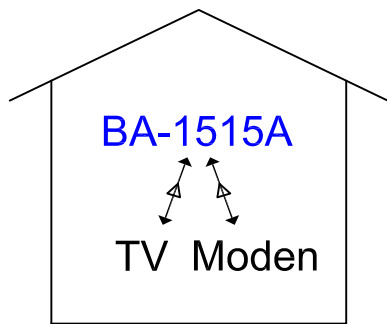

Indoor Drop Amplifier Multi-Family Dwelling Building Installation 室內終端放大器 大樓安裝示意圖

1. 雙向 Two Way
2. 1 in 1 out
3. 返回直通 Reverse Pass

1. 雙向 Two Way
2. 1 in 2out
3. 返回直通 Reverse Pass

1. 雙向 Two Way
2. 1 in 2out
3. 返回放大 Reverse Amplifier

MIA-860S

DC

SP

- 單向 One Way
- 1 in 1 out
- 30dB
- 可接5~20台TV
- Cascade to 5-20 TV

CATV
訊號 in