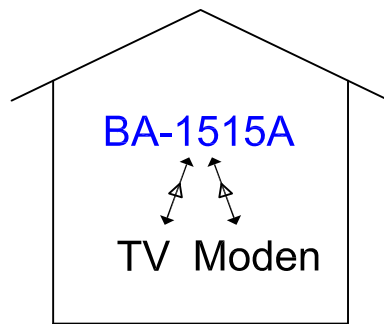

Indoor Drop Amplifier Multi-Family Dwelling Building Installation 室內終端放大器 大樓安裝示意圖

1. 雙向 Two Way
2. 1 in 1 out
3. 返回直通 Reverse Pass

1. 雙向 Two Way
2. 1 in 2out
3. 返回直通 Reverse Pass

1. 雙向 Two Way
2. 1 in 2out
3. 返回放大 Reverse Amplifier

MIA-860S

DC

SP

- 單向 One Way
- 1 in 1 out
- 30dB
- 可接5~20台TV
- Cascade to 5-20 TV

CATV
訊號 in