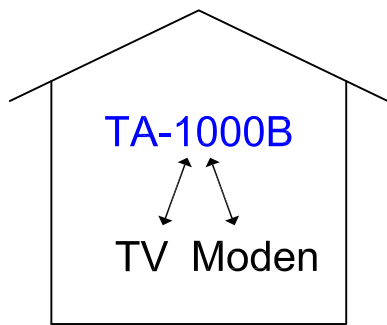

Indoor Drop Amplifier Multi-Family Dwelling Building Installation 室內終端放大器 大樓安裝示意圖

1. 雙向 Two Way
2. 1 in 1 out
3. 返回直通 Reverse Pass

1. 雙向 Two Way
2. 1 in 2out
3. 返回直通 Reverse Pass

1. 雙向 Two Way
2. 1 in 2out
3. 返回放大 Reverse Amplifier

MIA-860S

DC

SP

- 單向 One Way
- 1 in 1 out
- 30dB
- 可接5~20台TV
- Cascade to 5-20 TV

CATV
訊號 in